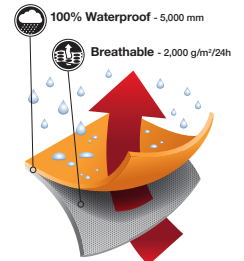

Hi-Vis Reversible Safety Jacket and Detachable Hood

This jacket combines comfort and safety with maximum versatility. The reversible style features hi-vis colors with reflective tape on one side with a more fashionable black side to wear when the job is done.

Key Features and Benefits:

- Hi-vis side made of premium 300D polyester oxford with PU coating
- Black side made of 380T nylon fabric with 120 g soft polyester padding
- ANSI/ISEA 107-2020 Class 3 Type P and R
- Premium StarTech® reflective tape provides maximum visibility even in low lit working conditions
- Taped and heat-sealed seams contribute to a waterproof and windproof garment
- Made with 2 bottom pockets on both sides of jacket
- Ideal for traffic personnel, law enforcement, and public safety
- Detachable reversible hood with zipper and draw-cord sold separately (model 5771HU)